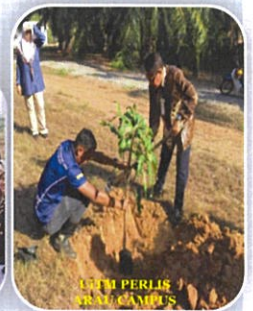

UTM MELAKA
JASIN CAMPUS & BERBADAN PERTANIAN MELAKA

UTM PERLIS
ARAU CAMPUS